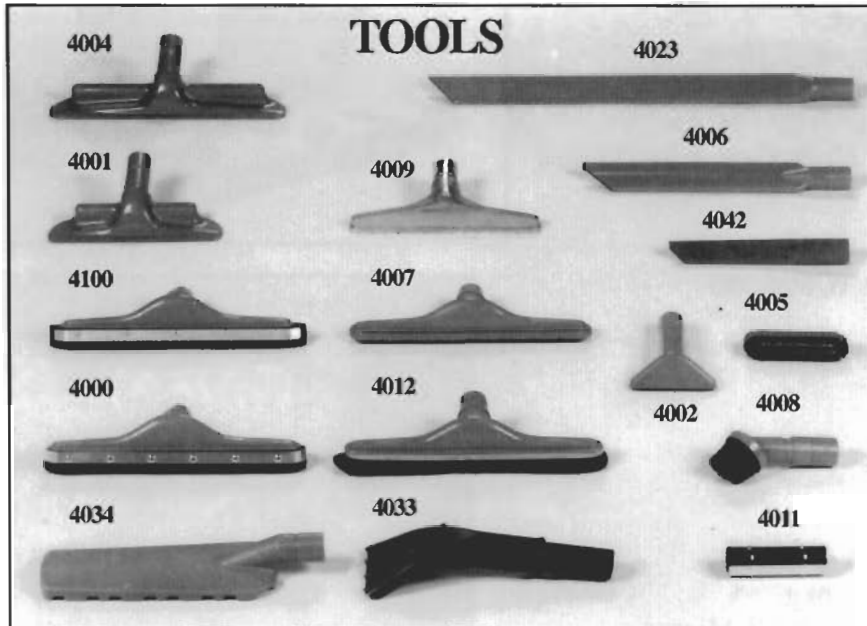

CRUSADER

PERFORMANCE AND DURABILITY YOU CAN COUNT ON!
TOOLS & ATTACHMENTS

PART NO.	DESCRIPTION
4000	* 14" Squeegee (serrated blades)
4001	* 11" Floor/Rug Tool
4002	* 5" Hand Tool
4003	* 54" Wand, Aluminum-2 bend
4004	16" Floor/Rug Tool
4005	Slide On Brush
4042	12" Crevice Tool
4006	17" Crevice Tool
4023	28" Crevice Tool
4007	14" Rug Tool
4008	3" Round Tool
4009	12" Gulper
4011	1-1/2" Hose Connector
4012	14" Brush Tool
4020	Wet/Dry Kit (consists of *)
4045	54" Wand, Steel-2 bend
4078	54" Straight Aluminum Wand
4082	54" Wand, Plastic-2 bend
4047	Tool Belt Caddy
4100	14" Squeegee (smooth blades)
4033	Claw Tool
4034	Paddle Tool
4036	Telescopic Wand
4037	Two Piece Alum. Wand
4067	20" Plastic Straight Wand

CRUSADER
 INDUSTRIAL FLOOR MAINTENANCE EQUIPMENT

CRUSADER

VACUUM ATTACHMENTS

STOCK # DESCRIPTION

4016	Transport Handle Assembly
4017	30" Front Mount Squeegee
4029	Motorized Power Nozzle w/12' Hose
4029A	Motorized Power Nozzle w/8' Hose
4066	Wheel Kit Walkabout
8055	Drum Adaptor w/ Hose, Float Assy. & W/D Filter
4077	Drum Dolly